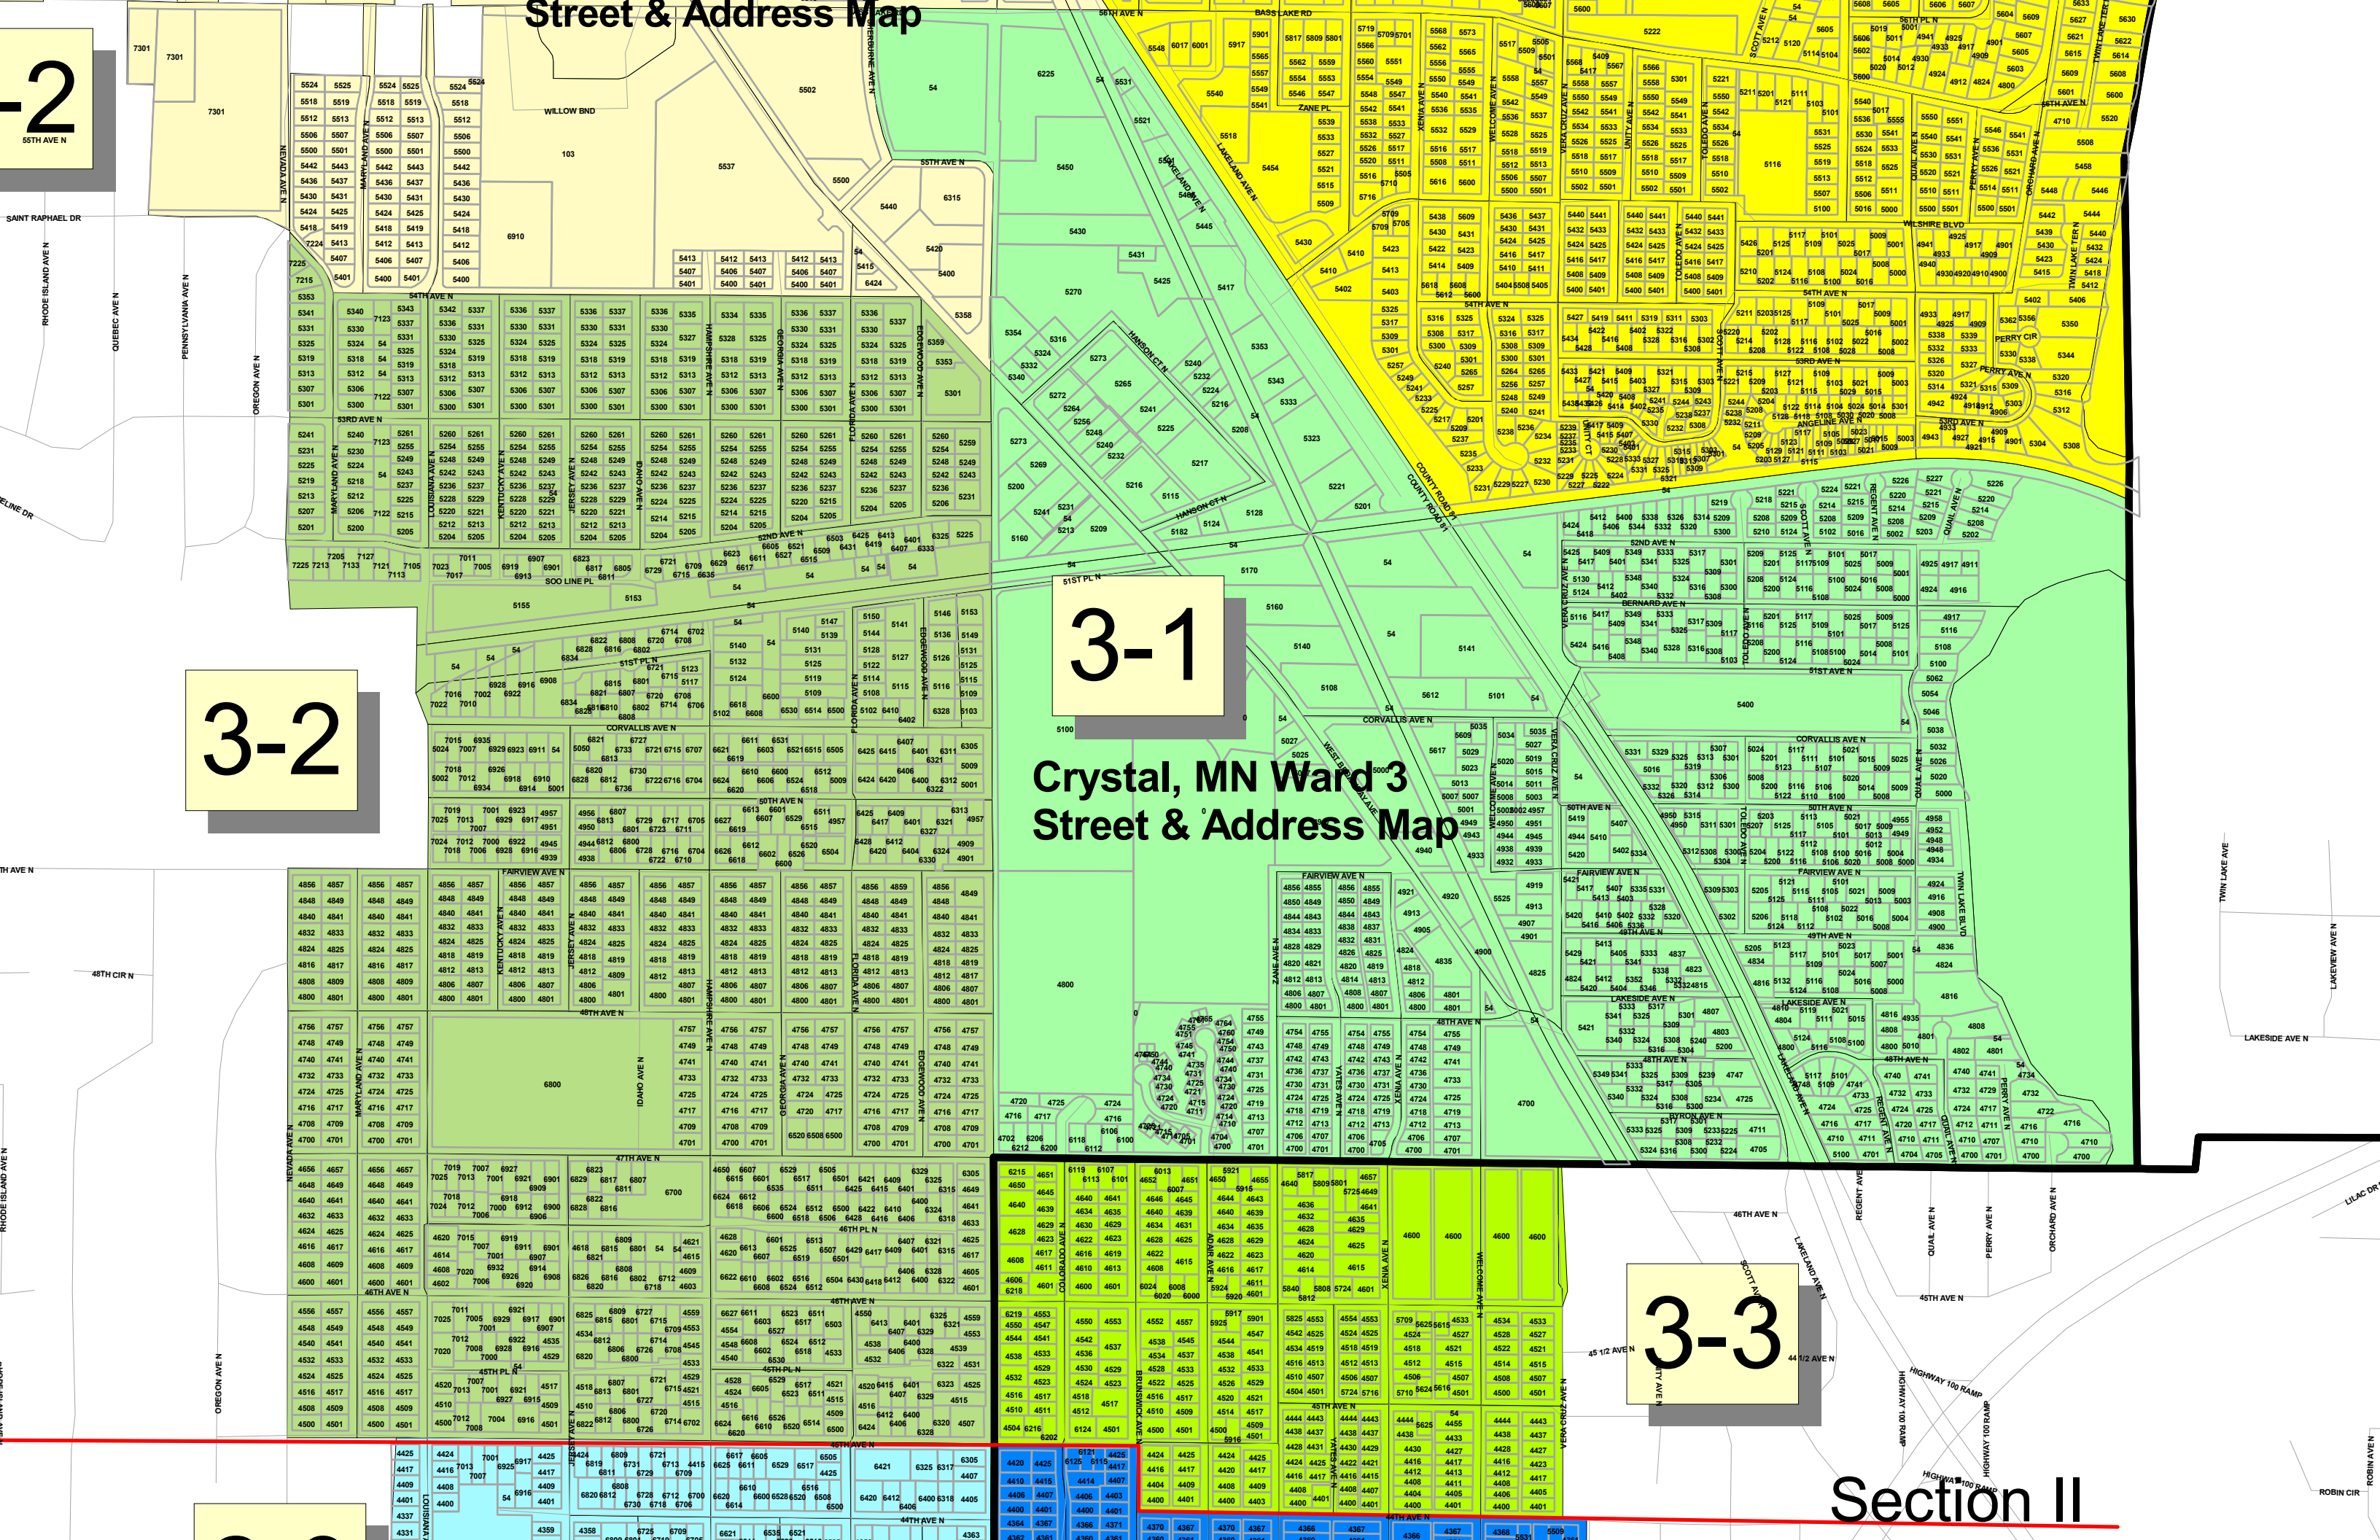

Street & Address Map

2
55TH AVE N

3-2

3-1

Crystal, MN Ward 3 Street & Address Map

3-3