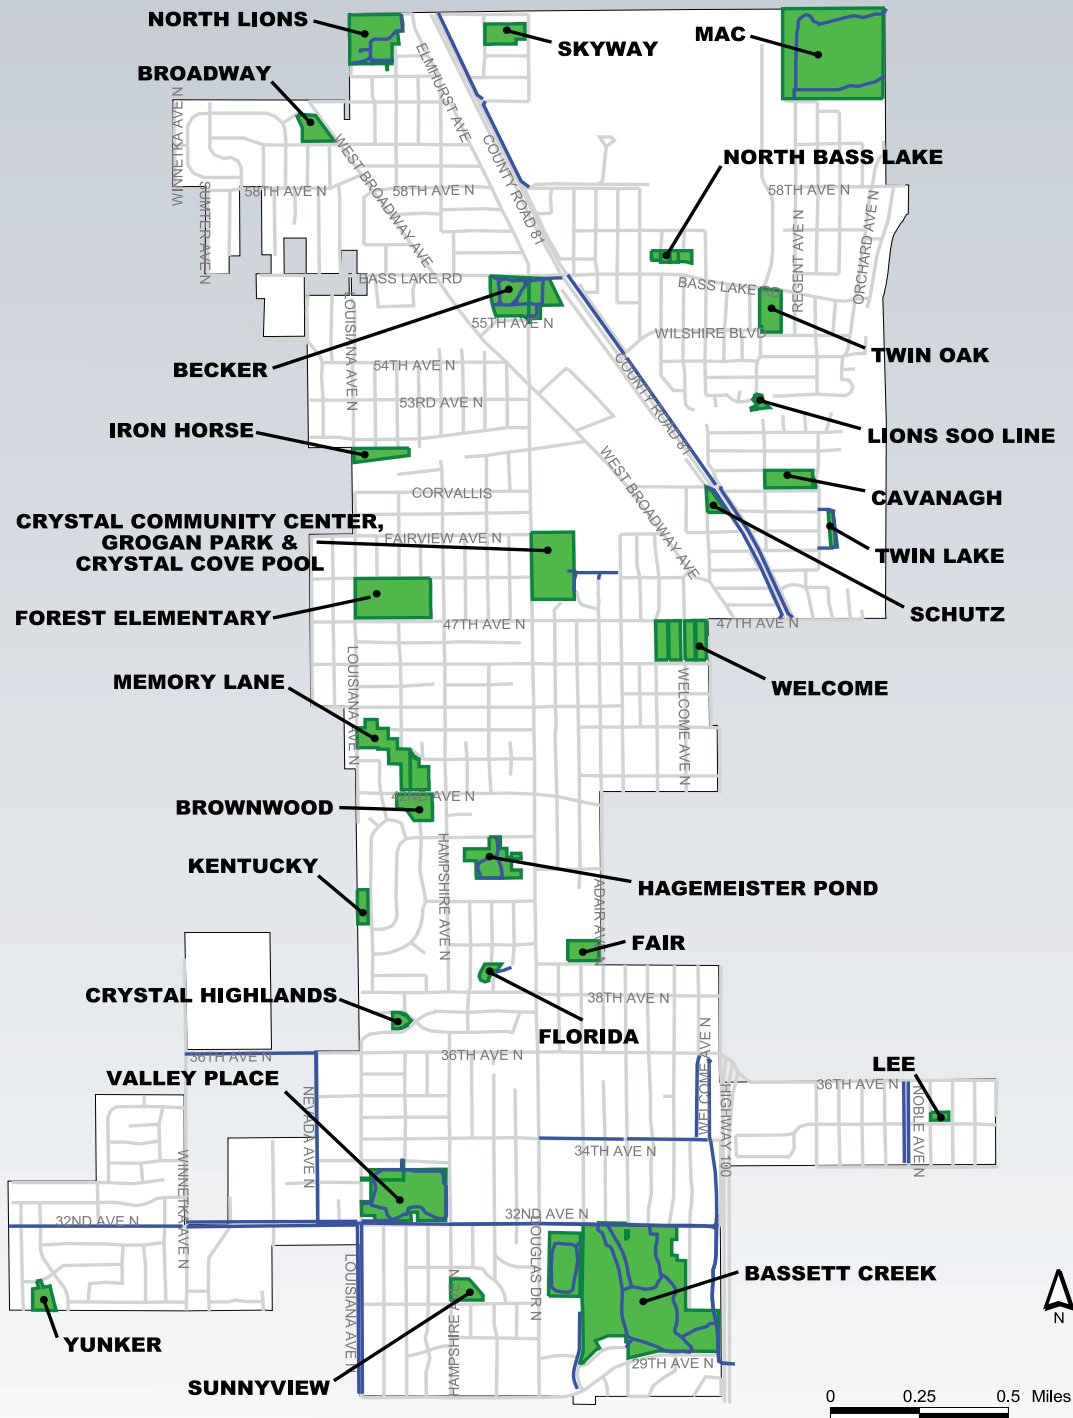

Crystal City Park Map

The City of Crystal has more than 240 acres dedicated to parks and open space. The city maintains 27 parks as well as numerous ball fields, courts, playgrounds, trails and activity areas.

Crystal City Parks are open daily from sunrise to 10 p.m. Please follow all regulations when visiting the parks:

- Dispose of all debris and litter in trash cans.
- Picnic fires are prohibited except in designated areas.
- Do not damage or harm park wildlife or plantlife.
- Dogs must be leashed with a leash shorter than 6 feet.
- Beer and liquor is prohibited except by permit.
- Do not damage or deface park property.
- No skating on tennis courts or playground equipment.
- Dog walkers must possess waste removing utensils.