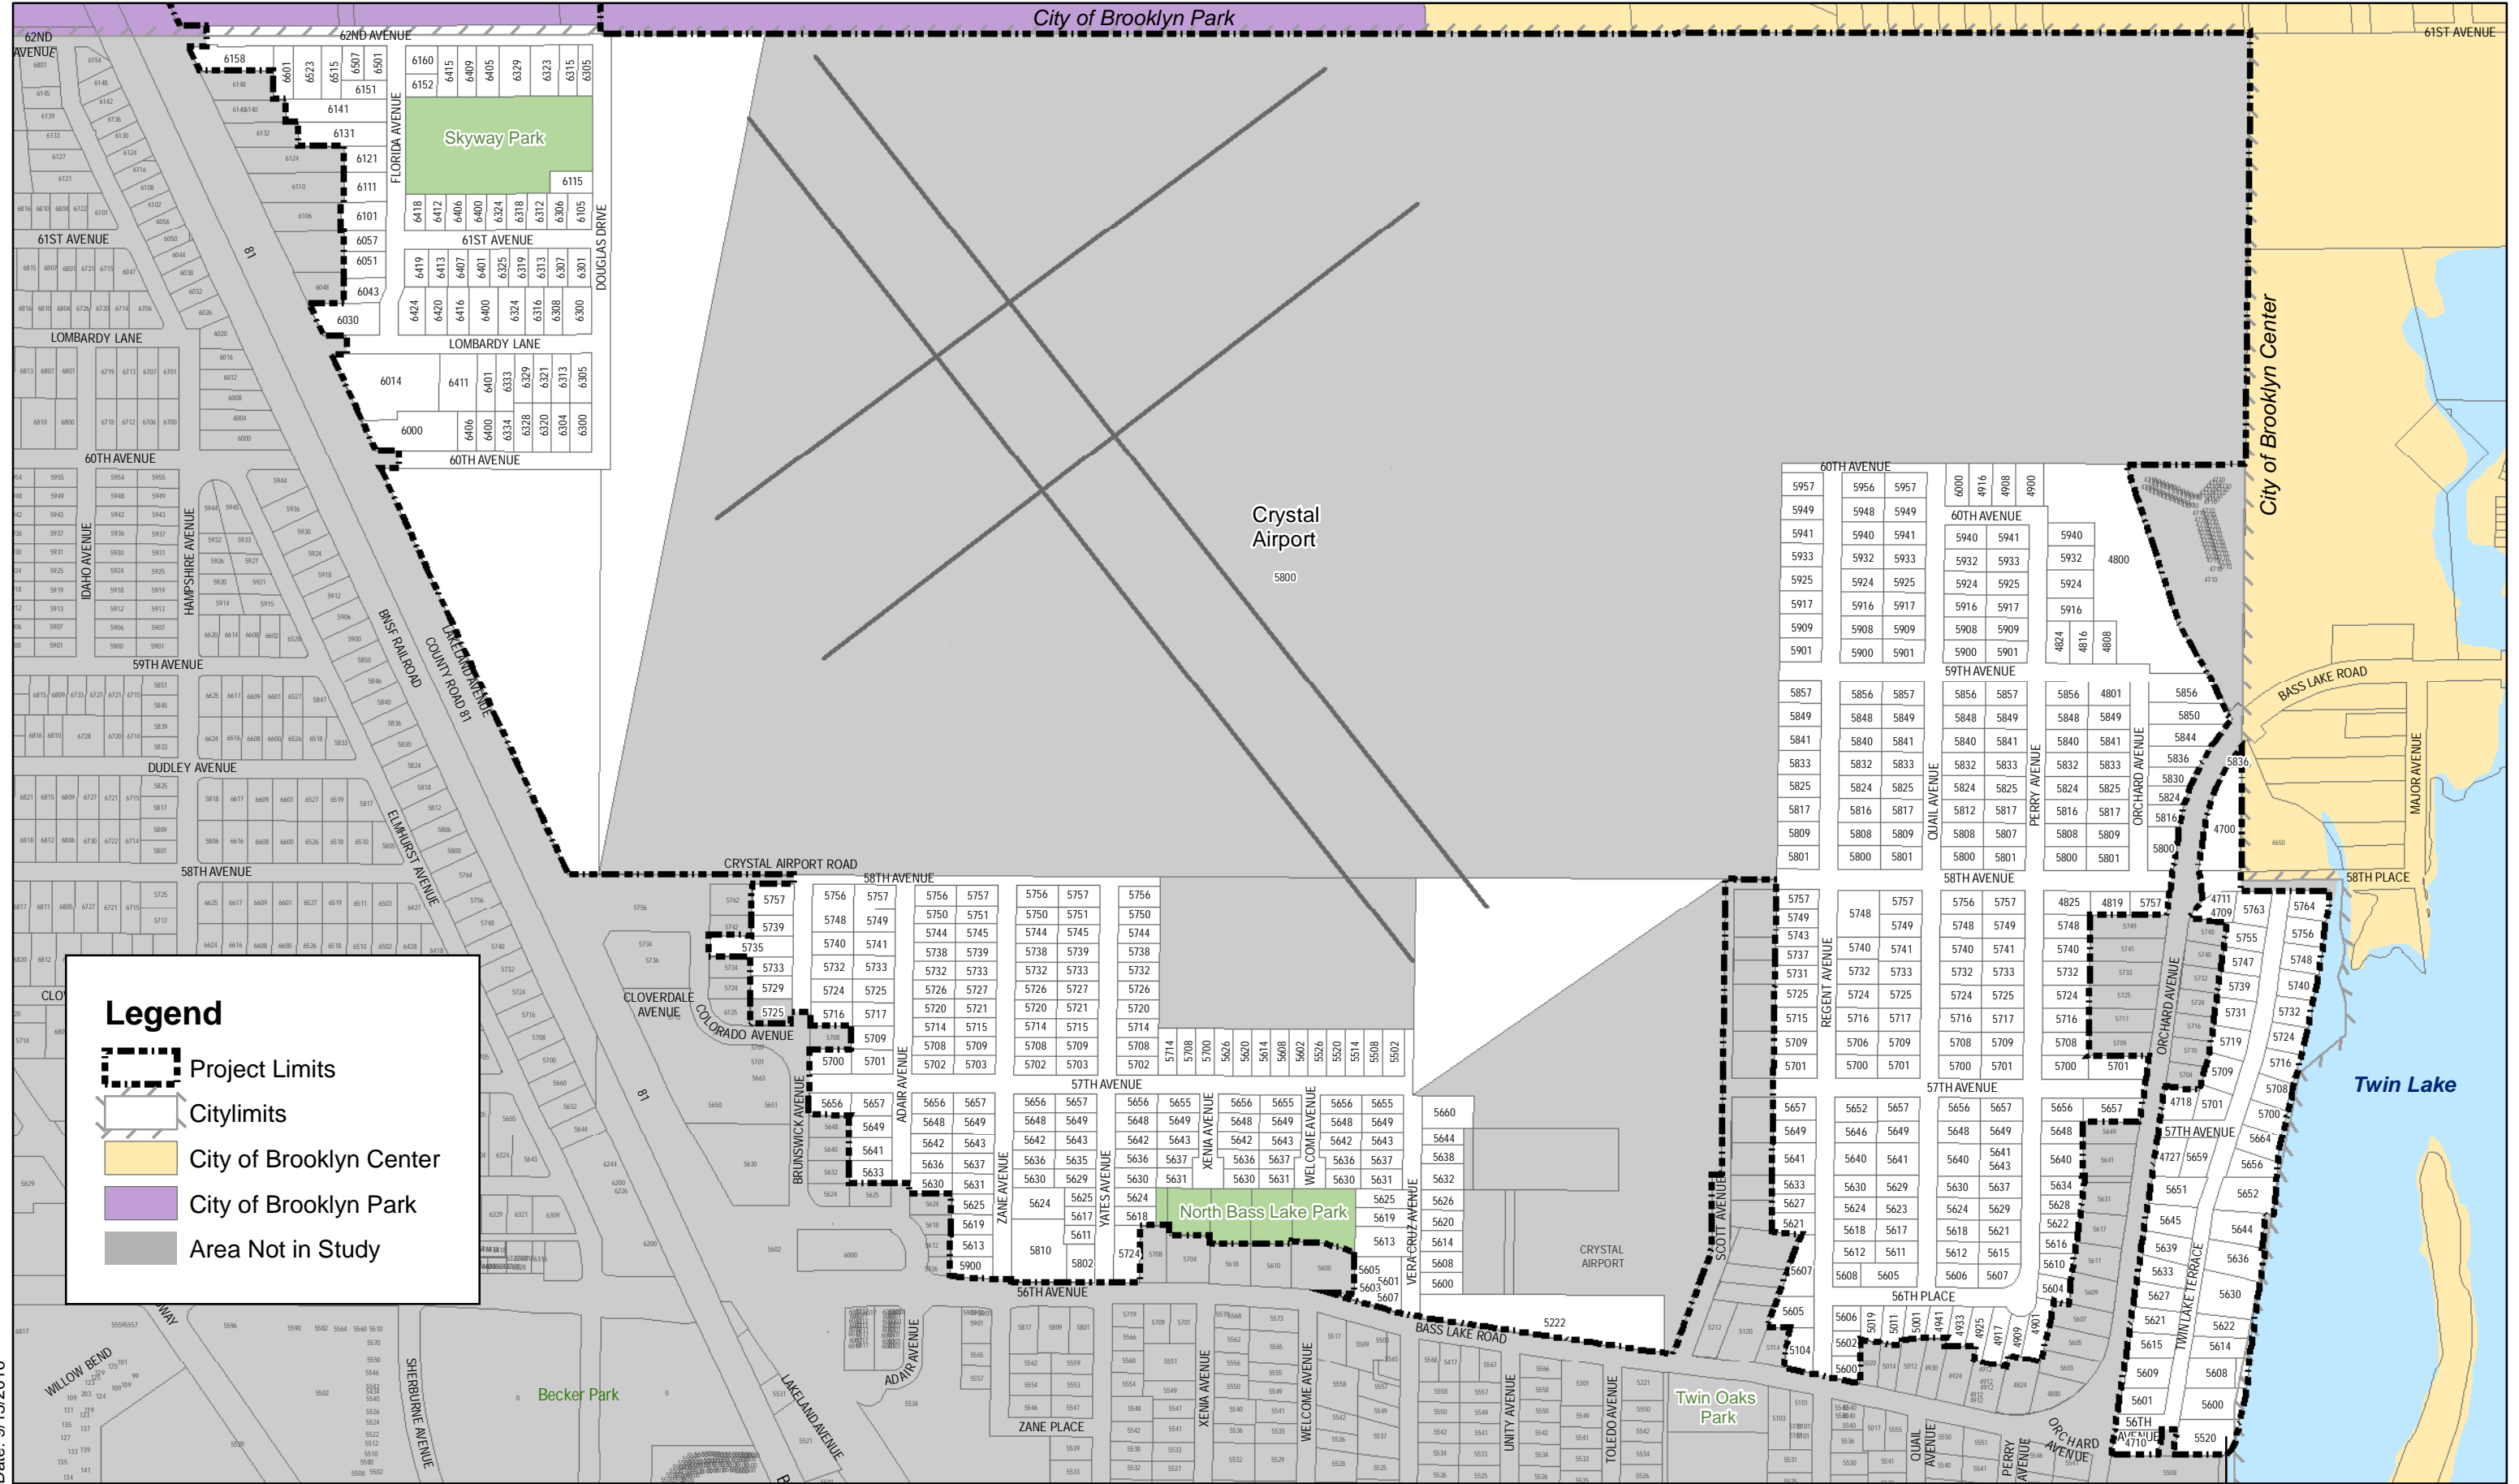

Path: P:\AIE\C\Cryst\137726\GIS\Maps\Figure1 Location Map.mxd
Date: 9/13/2016

Legend

- Project Limits
- Citylimits
- City of Brooklyn Center
- City of Brooklyn Park
- Area Not in Study

PHASE 16 LOCATION MAP

0 250 500
Feet

FILE NO.
CRYST137726

FIGURE 1