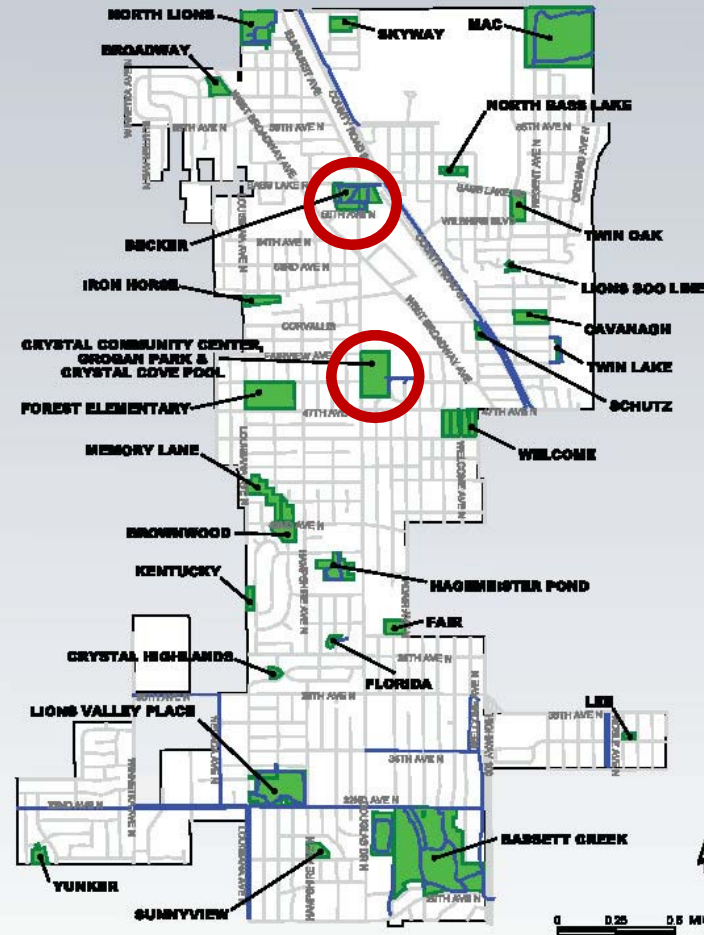

Destination (2)

Specialized Facilities such as:

- Community Gathering (Farmer's Market, Events, etc.)
- Easy Access from Bus, Light Rail, Car or Sidewalk/Trail
- Fully Accessible 'Destination' Play Area
- Flexible Performance Area / Lawn
- Water Feature / Spray Pad
- Refrigerated Ice Surface / Plaza During Summer
- Community Center
- Aquatic Center

Crystal Parks and Recreation

Destination

Becker Park

Grogan Park

Crystal City Park Map

The City of Crystal has more than 240 acres dedicated to parks and open space. The city maintains 27 parks as well as numerous ball fields, courts, playgrounds, trails and activity areas.

Crystal City Parks are open daily from sunrise to 10 p.m. Please follow all regulations when visiting the parks:

- Dispose of all debris and litter in trash cans.
- Picnic fires are prohibited except in designated areas.
- Do not damage or harm park wildlife or plantlife.
- Dogs must be leashed with a leash shorter than 6 feet.
- Beer and liquor is prohibited except by permit.
- Do not damage or deface park property.
- No skating on tennis courts or playground equipment.
- Dog walkers must possess waste removing utensils.