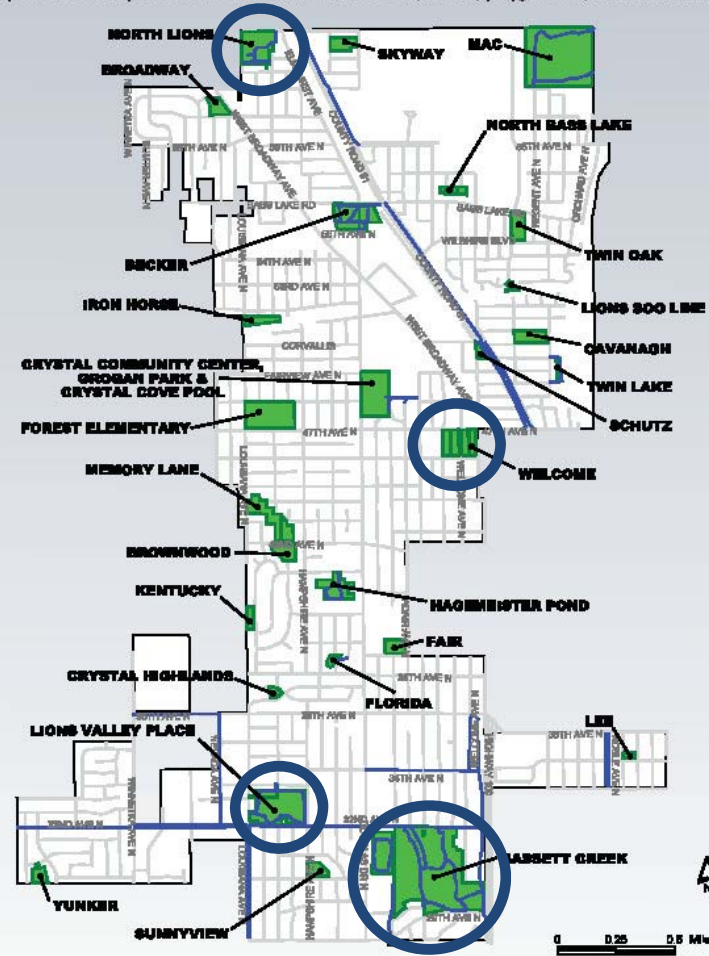

## Large Sports and Recreation Facilities

Have some or all of the following features:

- Parking for Larger Events
- Full Size Soccer Fields (1 with lights)
- Full Size Softball & Baseball Fields (1 of each with lights)
- Full-Court Basketball
- Medium / Large Shelters
- 4-Season Buildings
- Ice Skating / Sledding
- Larger Play Area

# Crystal Parks and Recreation Community

North Lions  
Welcome

Lions Valley Place  
Bassett Creek

## Crystal City Park Map

The City of Crystal has more than 240 acres dedicated to parks and open space. The city maintains 27 parks as well as numerous ball fields, courts, playgrounds, trails and activity areas.

Crystal City Parks are open daily from sunrise to 10 p.m. Please follow all regulations when visiting the parks:

- Dispose of all debris and litter in trash cans.
- Picnic fires are prohibited except in designated areas.
- Do not damage or harm park wildlife or plantlife.
- Dogs must be leashed with a leash shorter than 6 feet.
- Beer and liquor is prohibited except by permit.
- Do not damage or deface park property.
- No skating on tennis courts or playground equipment.
- Dog walkers must possess waste removing utensils.